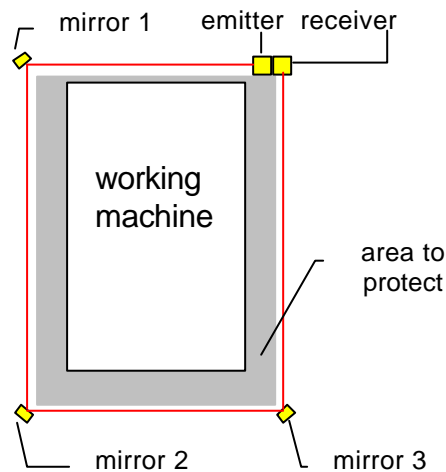

APPLICATION:

This mirror series was created to meet any protection needs were it is necessary to realise achieve surrounding protection.

Thanks to easy installation and excellent performances, this product is extremely versatile and suits the most varied applications.

It is possible to use these mirrors with the F3S-A, F3S-B, F3SN safety light curtain and E3FS photoelectric switches series.

Typically it is used to protect an area with only one light curtain as shown in figure below.

Please make sure the person operating the Safety Light Curtain, mirror and other accessories is knowledgeable about the machine on which it is installed.

A qualified person, as determined by local regulations, must confirm that installation, inspection and maintenance are implemented correctly. Read the instruction manual of the Safety Sensor carefully prior installation.

TECHNICAL DETAILS:

- Iron painted case RAL1024
- Reduction of detection distance for each mirror: ~ 8-15%
- 2 x M8 mounting brackets
- Easy installation.

MAINTENANCE:

For cleaning please wet the mirror surface using appropriate cleansing. Do not use solvent to clean the mirror or its housing.

The interval of cleaning depends on the particular application and conditions in which the safety light curtain is installed.

Please check the instruction manual for safety light curtain in addition.