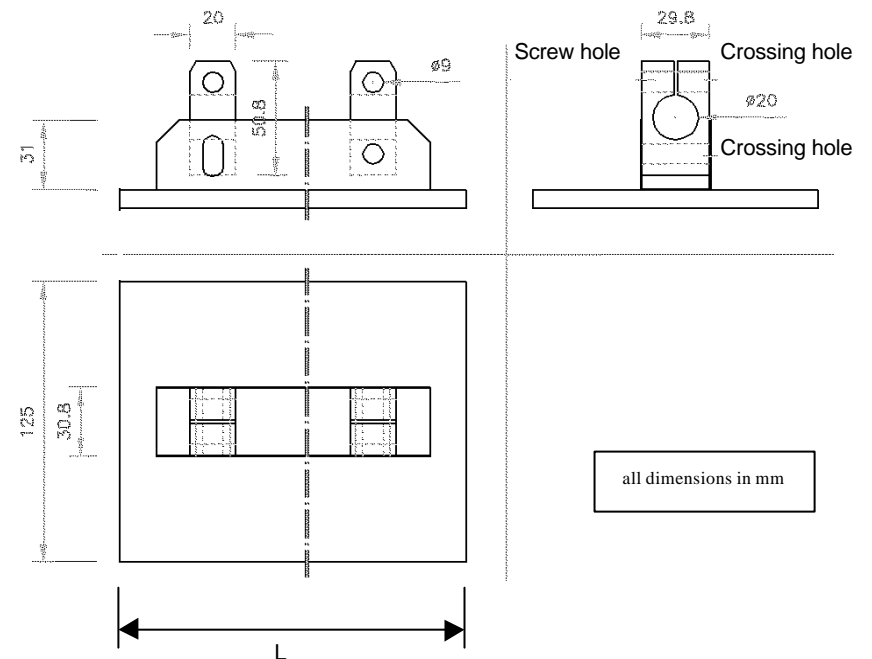

TECHNICAL DETAILS:

- Iron painted case RAL1024
- Reduction of detection distance for each mirror: ~ 8-15%
- 2 x M8 mounting brackets
- Easy installation.

MAINTENANCE:

For cleaning please wet the mirror surface using appropriate cleansing. Do not use solvent to clean the mirror or its housing.

The interval of cleaning depends on the particular application and conditions in which the safety light curtain is installed.

Please check the instruction manual for safety light curtain in addition.

OVERALL DIMENSIONS: