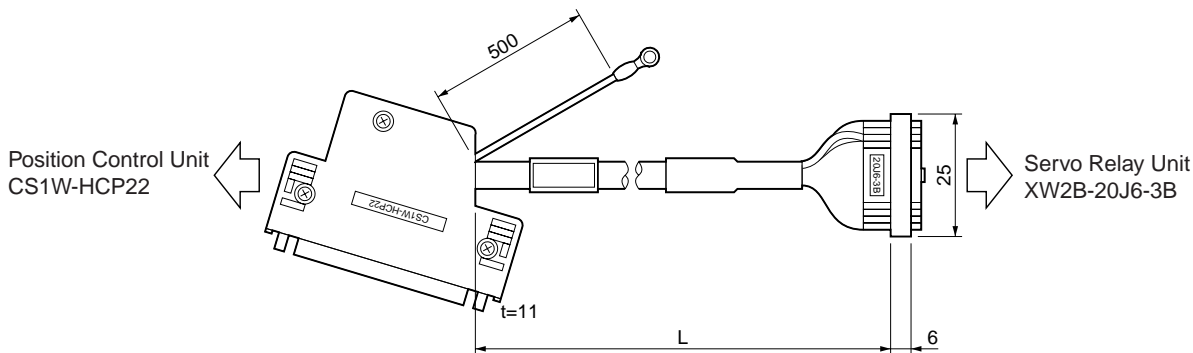

■ Position Control Unit Cable (XW2Z-□J-A22)

These Position Control Unit Cables connect a CS1W-HCP22 Position Control Unit and an XW2B-20J6-3B Servo Relay Unit.

● Cable Models

Model	Length (L)	Outer diameter of sheath	Weight
XW2Z-050J-A22	50 cm	10.0 dia.	Approx. 0.1 kg
XW2Z-100J-A22	1 m		Approx. 0.2 kg

● Connection Configuration and External Dimensions

● Wiring