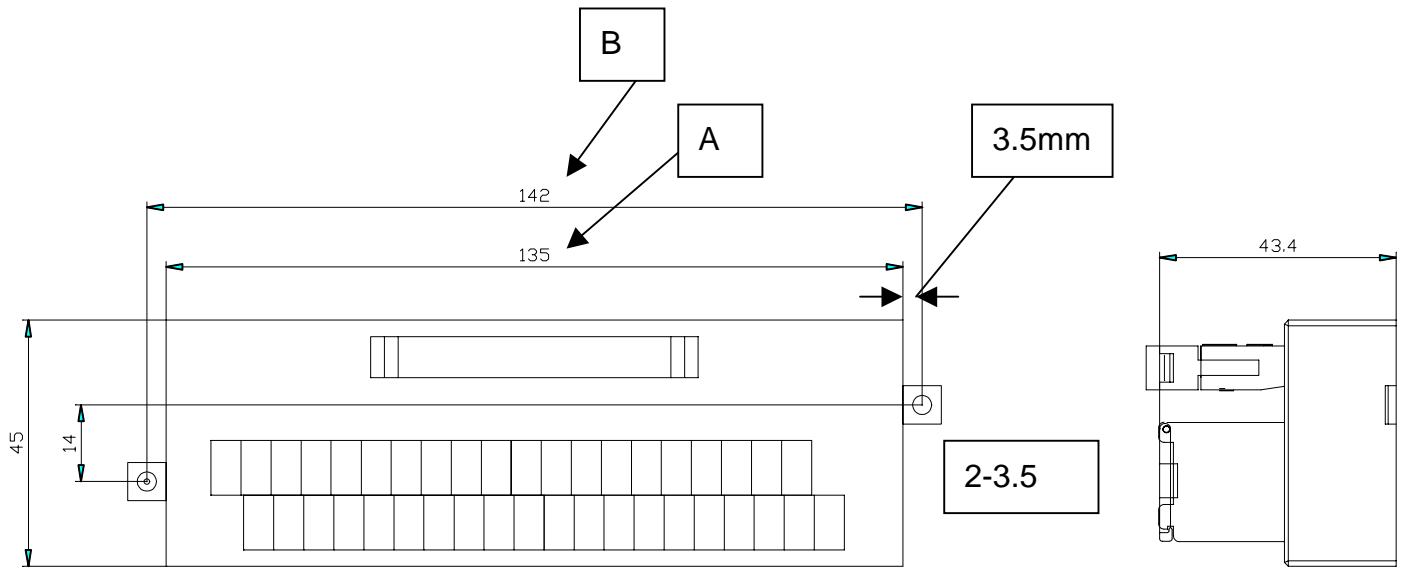

XW2B-xxG4 mounting size

Model	A (mm)	B (mm)
XW2B-20G4	67.5	74.5
XW2B-34G4	112.5	119.5
XW2B-40G4	135.0	142.0
XW2B-50G4	157.5	164.5
XW2B-60G4	180.0	187.0

XW2B-xxG5 mounting size

Model	A (mm)	B (mm)
XW2B-20G5	112.5	119.5
XW2B-34G5	180.0	187.5
XW2B-40G5	202.5	209.5
XW2B-50G5	247.5	254.5
XW2B-60G5	292.5	299.5