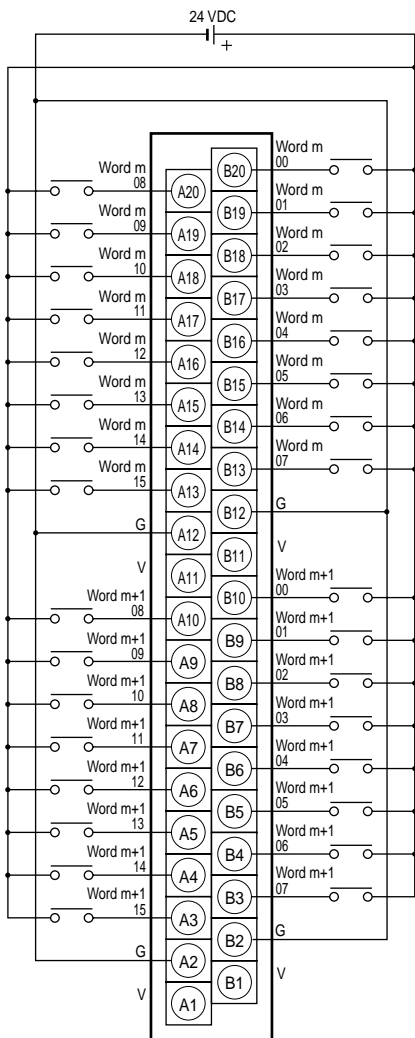

Remote Terminal

SRT2-ID32ML-1

Connector Terminal Conversion Unit

XW2D-40G6

Connecting Cable

XW2Z-C□K

Connections Diagrams