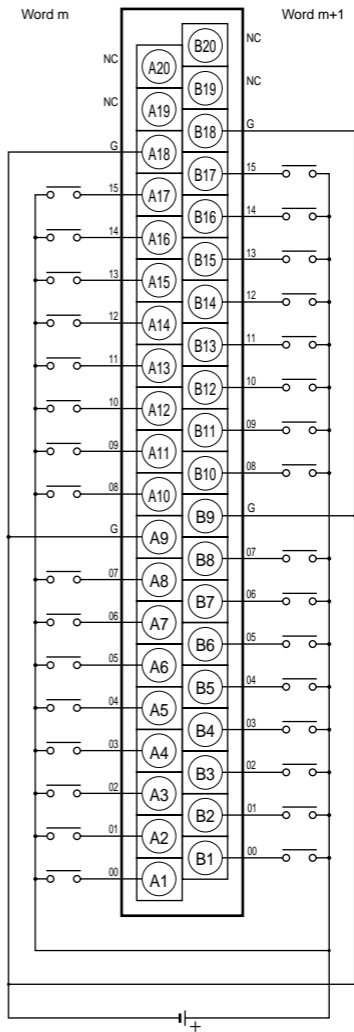

Remote
Terminal

GT1-ID32ML-1

Connector
Terminal
Conversion Unit

XW2D-40G6

Connecting
Cable

XW2Z-□□□B

Connections
Diagrams

COM terminals are connected internally.