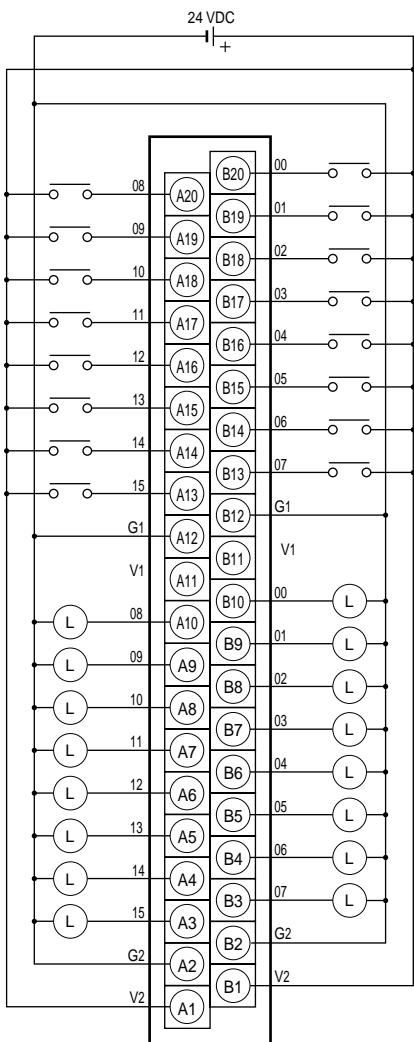

Remote Terminal

DRT1-MD32ML-1

Connector Terminal Conversion Unit

XW2D-40G6

Connecting Cable

XW2Z-C□K

Connections Diagrams