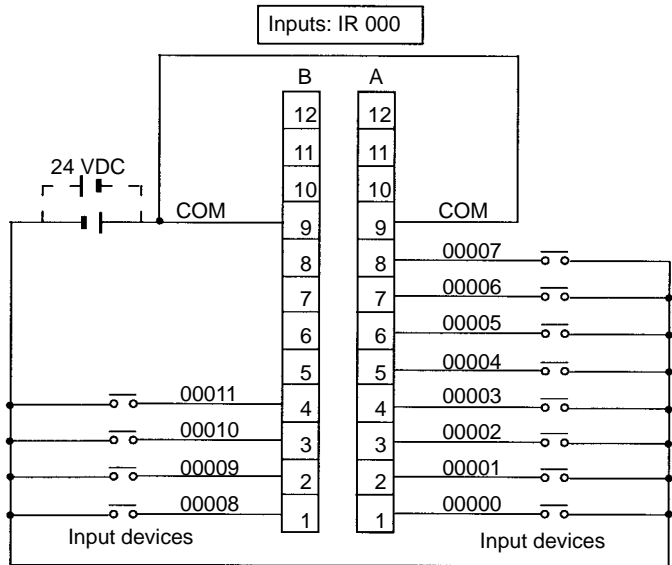

CPU Units with 20 I/O Points: CPM2C-20C□DT□C-D

Note COM terminals (A9 and B9) are connected internally.