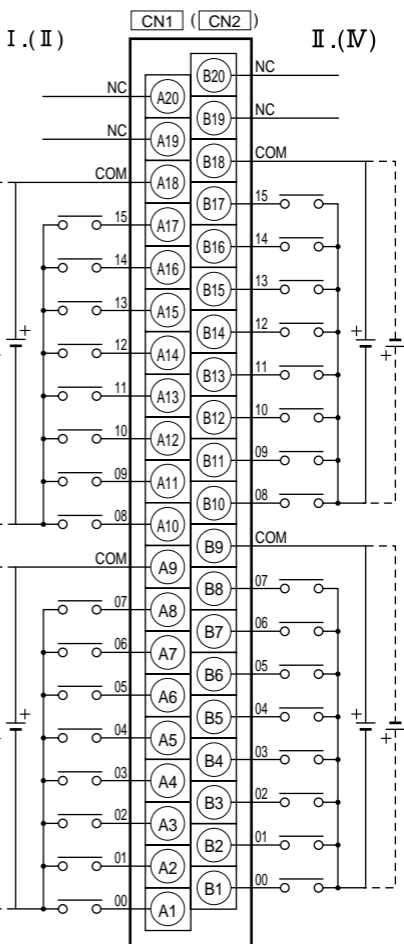

PLC I/O Unit

C500-ID114
C500-ID219

Connector
Terminal
Conversion Unit

XW2D-40G6

Connecting
Cable

XW2Z-□□□B

Connections
Diagrams