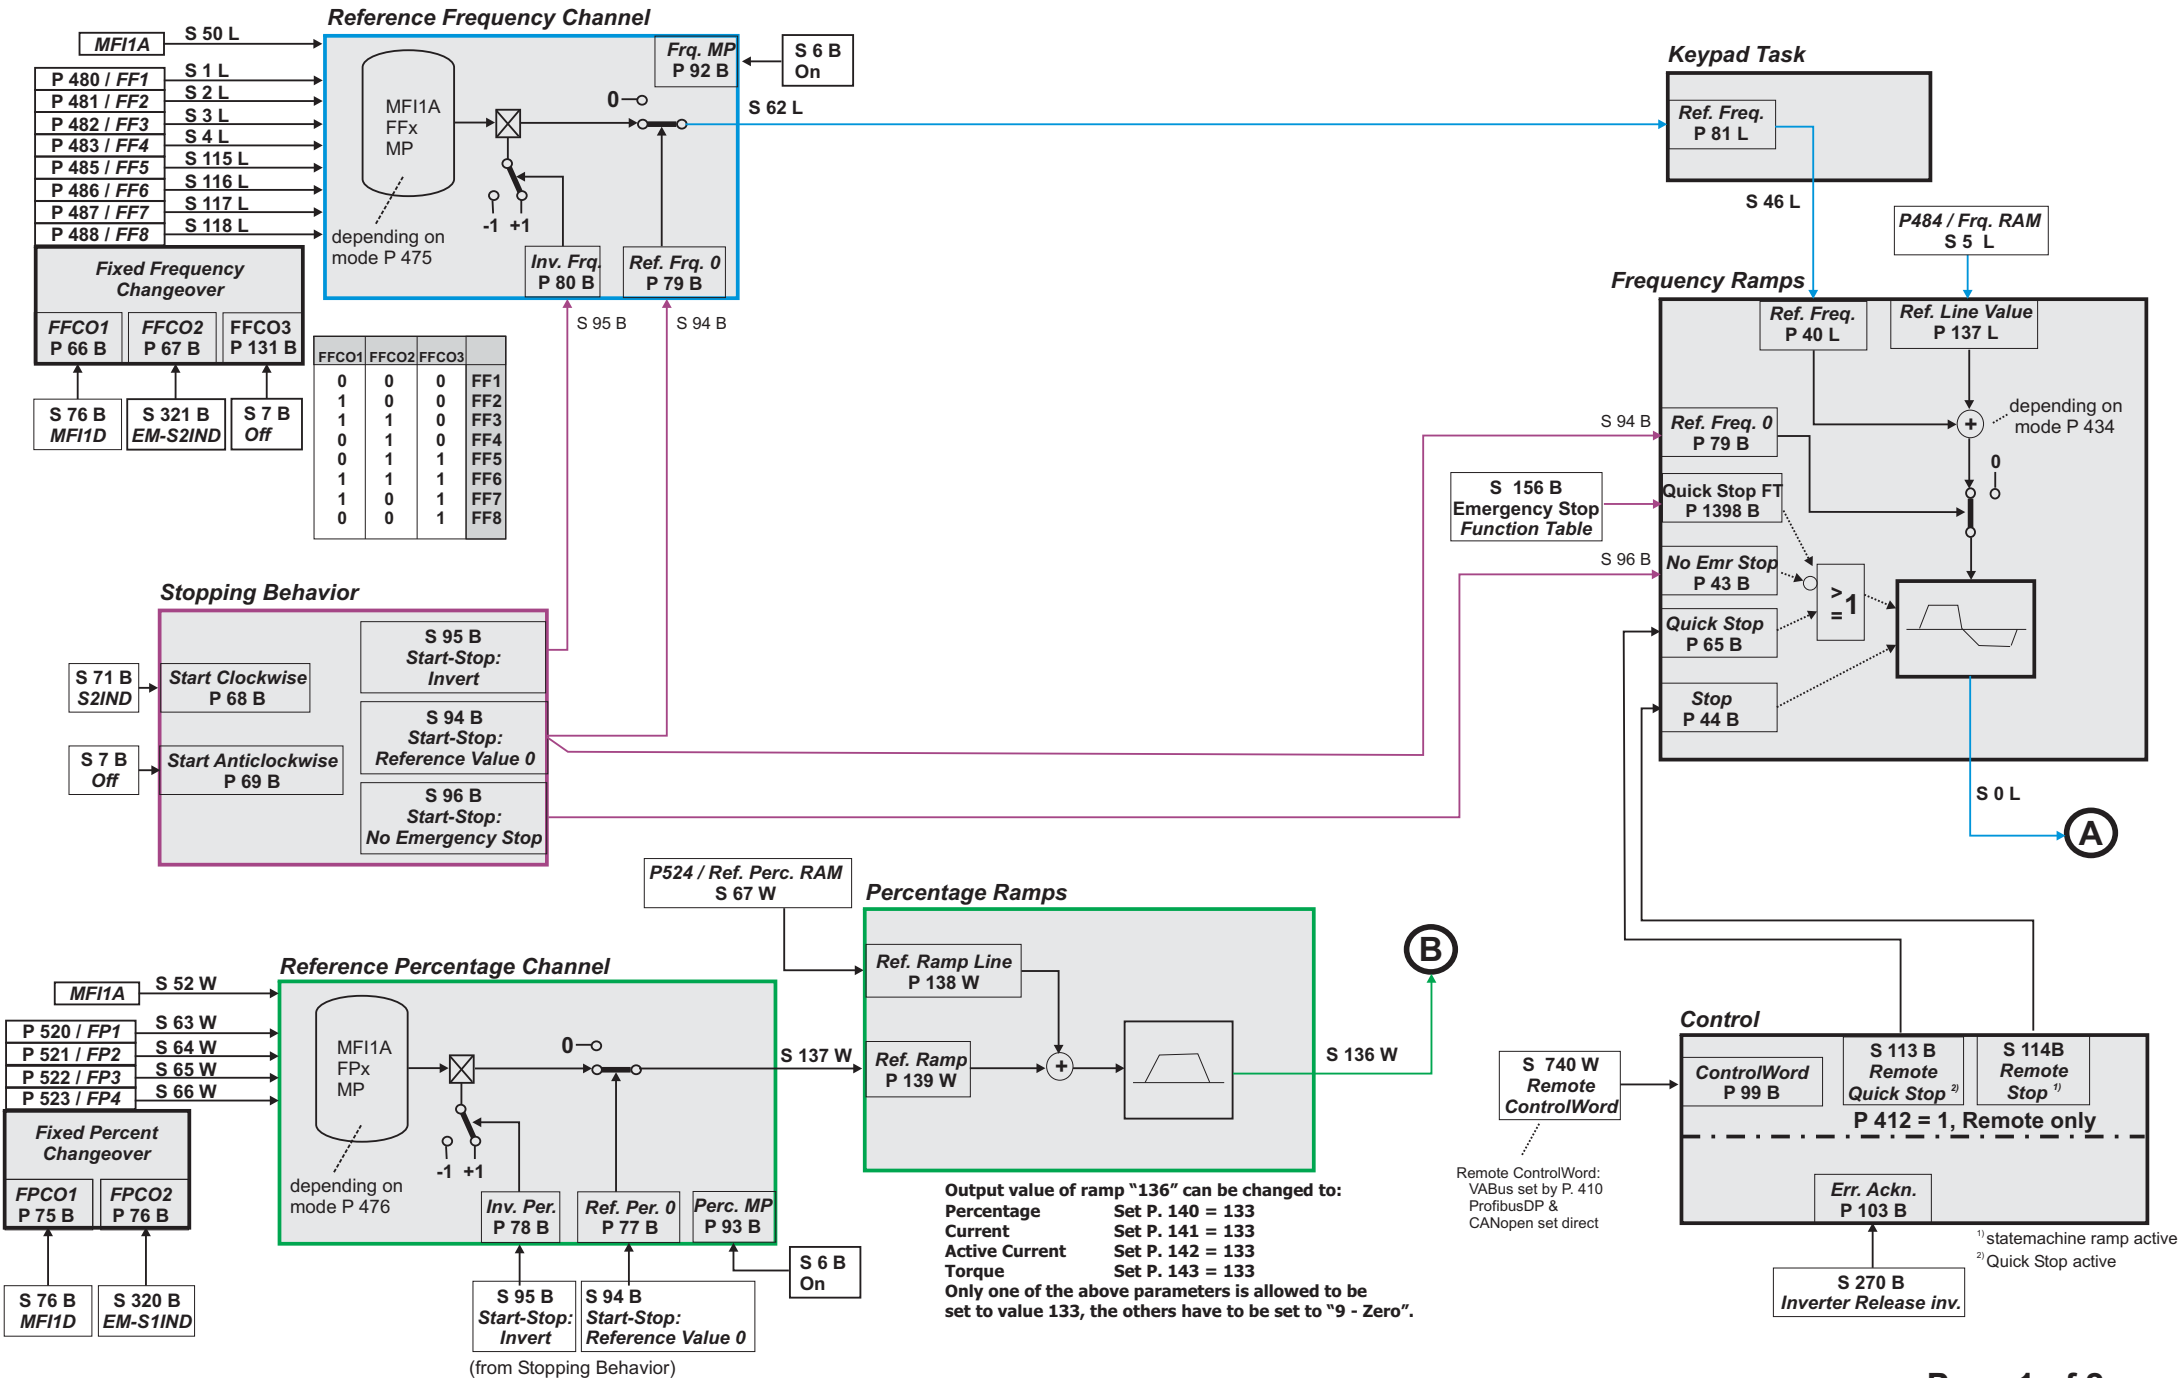

# Signal Connections Configuration 230