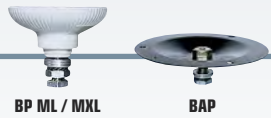

Accessori - Linea Luminosa Accessories - Luminous Range

341

BP ML / MXL BAP