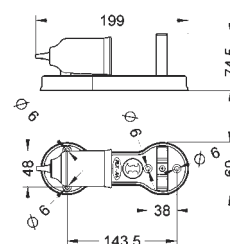

Dispositivi luminosi di emergenza

Luminous warning devices

V 12÷24	Tensione di ricarica Recharge voltage		IP 65	°C -40 +50
(Batt. Ni-MH 6V 1600 mAh)			Tempo max. di ricarica Max. recharge time	270 min.

Illuminatore a led autoalimentato

Battery operated led torch

V	12÷24
mA	500 250
Cd (p)	1000
On	3 h

PLXAA12/24D 74599

Kg. 0,60

Cavi di ricarica disponibili a richiesta. Recharge cables available on request.

Coni colorati a richiesta: Coloured signalling diffusers available on request:

• 74793 • 74794 • 74795 • 74801 • 74808

74796

11

Kg. 0,14

N° 2 batt. Alkaline Size AA 1.5V		IP 65	°C -40 +50	Autonomia Duration 12 h

Mini-illuminatore a led con normali batterie non ricaricabili

Led mini-torch with standard non-rechargeable batteries

62

V	N° 2 Batt. Alkaline Size AA 1.5V
Cd (p)	40
On	12 h

MICROPLX 74595

Kg. 0,11