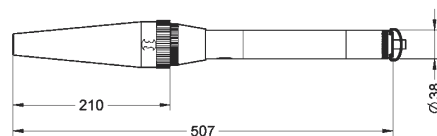

Illuminatore a led autoalimentato

Battery operated led torch

PLX AA
PLXAA
62 63 64

V	12÷24
mA	500 250
Cd (p)	1000
On	3 h

PLXAA12/24D 74599

Kg. 0,60

Cavi di ricarica disponibili a richiesta. Recharge cables available on request.