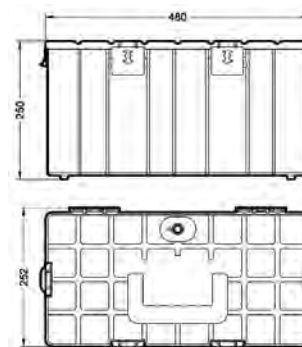

Dispositivi luminosi di emergenza

Luminous warning devices

Dispositivi luminosi di emergenza . Luminous warning devices

Contenuto del BOX C2:

- No. 2 BMX AA (colore a scelta)
- No. 2 adattatori per diffusore
- No. 2 diffusori colorati (colore a scelta)
- No. 1 torcia MICRO PLX
- No. 1 pastello stradale

Contents of the C2 BOX:

- No. 2 BMX AA (colour options)
- No. 2 adapters for diffuser
- No. 2 coloured diffusers (colour options)
- No. 1 MICRO PLX torch
- No. 1 road marker

Contenuto del BOX V4:

- No. 4 BMX AA (colore a scelta)
- No. 1 torcia MICRO PLX
- No. 1 pastello stradale
- Opzione: blister con 4 coni + 4 adattatori (colore a scelta)

Contents of the V4 BOX:

- No. 4 BMX AA (colour options)
- No. 1 MICRO PLX torch
- No. 1 road marker
- Option: blister with 4 diffusers + 4 adapters (colour options)

Contenuto del BOX P6:

- No. 6 BMX AA (colore a scelta)

Contents of the P6 BOX:

- No. 6 BMX AA (colour options)

Kg. 8,70