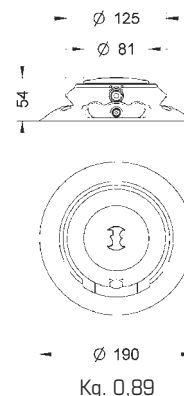

Conforme - according
UNI EN 12352 M1/M3-T2-L1-L3-F1-F3-O2-C
(rosso-giallo 1) - (red-yellow 1)

BMX AA
BMXAA
 (58 59)

V	12÷24
mA	600 300
LED	Cd (p) 30
LED	Cd (p) 25
LED	Cd (p) 30
LED	Cd (p) 50
On	12 h
On	8 h