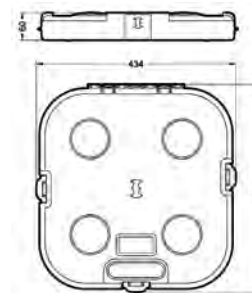

Dispositivi luminosi di emergenza

Luminous warning devices

Dispositivi luminosi di emergenza . Luminous warning devices

Contenuto del BOX C2:

- No. 2 BMX AA (colore a scelta)
- No. 2 adattatori per diffusore
- No. 2 diffusori colorati (colore a scelta)
- No. 1 torcia MICRO PLX
- No. 1 pastello stradale

Contents of the C2 BOX:

- No. 2 BMX AA (colour options)
- No. 2 adapters for diffuser
- No. 2 coloured diffusers (colour options)
- No. 1 MICRO PLX torch
- No. 1 road marker

Contenuto del BOX V4:

- No. 4 BMX AA (colore a scelta)
- No. 1 torcia MICRO PLX
- No. 1 pastello stradale
- Opzione: blister con 4 coni + 4 adattatori (colore a scelta)

Contents of the V4 BOX:

- No. 4 BMX AA (colour options)
- No. 1 MICRO PLX torch
- No. 1 road marker
- Option: blister with 4 diffusers + 4 adapters (colour options)

Kg. 5,10

Contenuto del BOX P6:

- No. 6 BMX AA (colore a scelta)

Contents of the P6 BOX:

- No. 6 BMX AA (colour options)