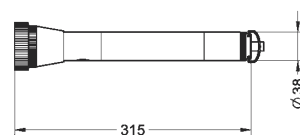

Illuminatore a led autoalimentato

Battery operated led torch

PLX AA
PLXAA
62 63 64

V	12÷24
mA	500 250
Cd (p)	1000
On	3 h

PLXAA12/24D 74599

Kg. 0,60

Cavi di ricarica disponibili a richiesta. Recharge cables available on request.