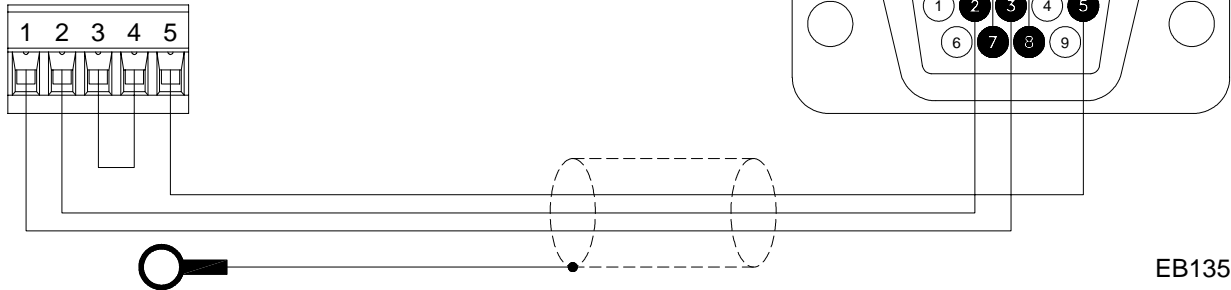

### Communication Cable, Paradigm to Galil Optima (RS-232).

# P895068Z – 10' long.

# P899068Z – custom length.

PLC COMMUNICATIONS									
RS232					RS485				
Tx	Rx	RTS	CTS	0V	TxA	TxB	RxA	RxB	0V

RS232 9-pin Female

EB1356