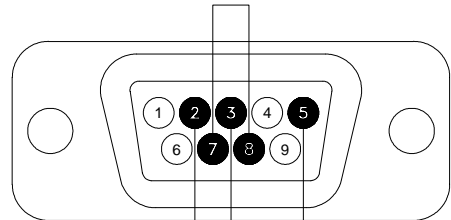

### Communication Cable, Paradigm to Galil Optima (RS-232).

# P895068Z – 10' long.

# P899068Z – custom length.

PLC COMMUNICATIONS									
RS232					RS485				
Tx	Rx	RTS	CTS	0V	TxA	TxB	RxA	RxB	0V

RS232 9-pin Female

EB1356