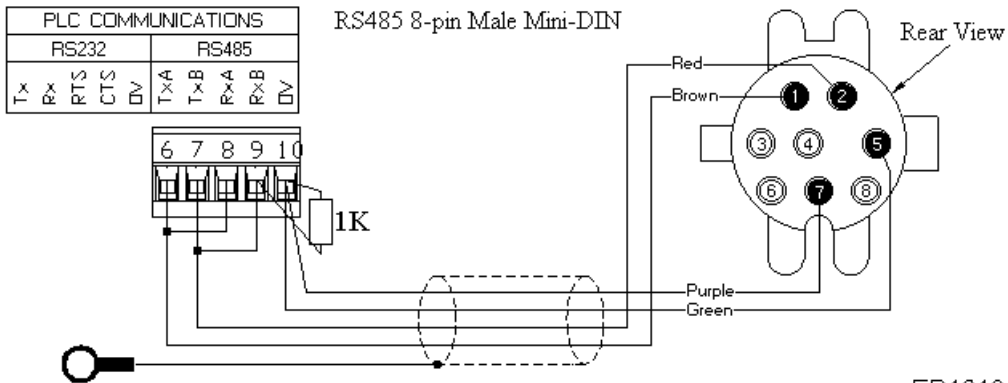

Communication Cable, Paradigm to MODICON TSX Micro's, Nano's, and Premium's.

P895060Z -- 10' long.

P899060Z -- Less than 20' long.

P899060Y -- Greater than 20' long.

EB1219