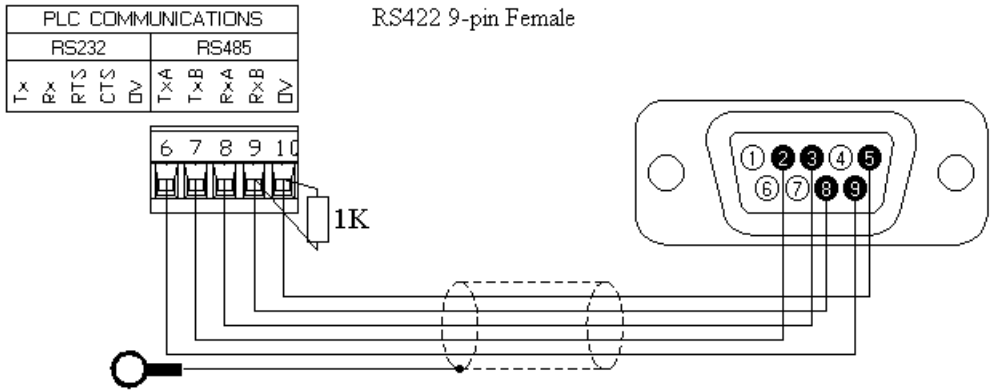

## Communication Cable, Paradigm to Siemens 545/555 via RS422.

# P895056Z -- 10' long.

# P899056Z -- custom length.

EB1198