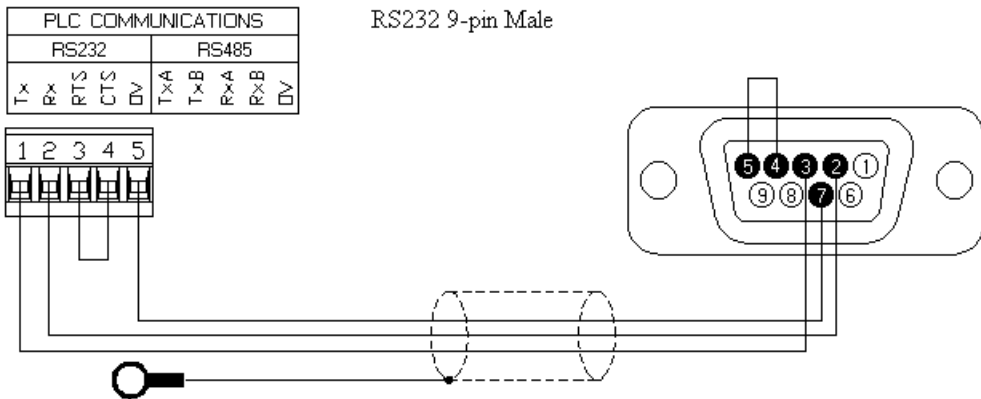

Communication Cable, Paradigm to Yaskawa MP930.

P895054Z -- 10' long.

P899054Z -- Custom length.

EB1196