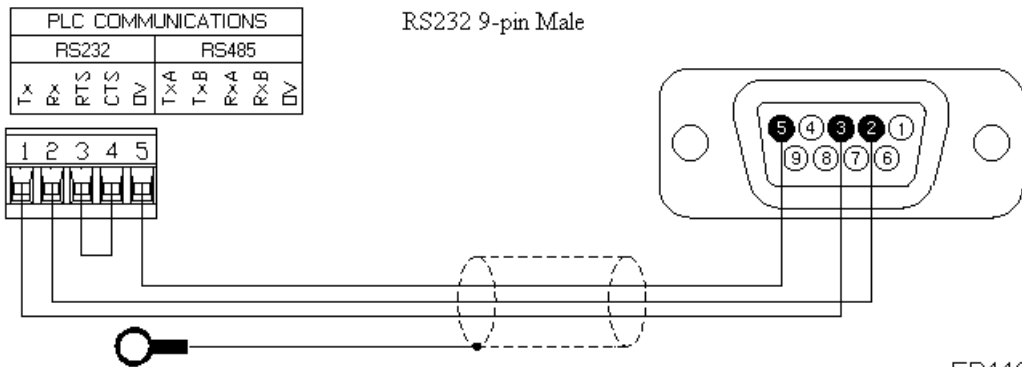

## Communication Cable, Paradigm to Generic RS232.

# P895047Z -- 10' long.

# P899047Z -- Custom length.

EB1101