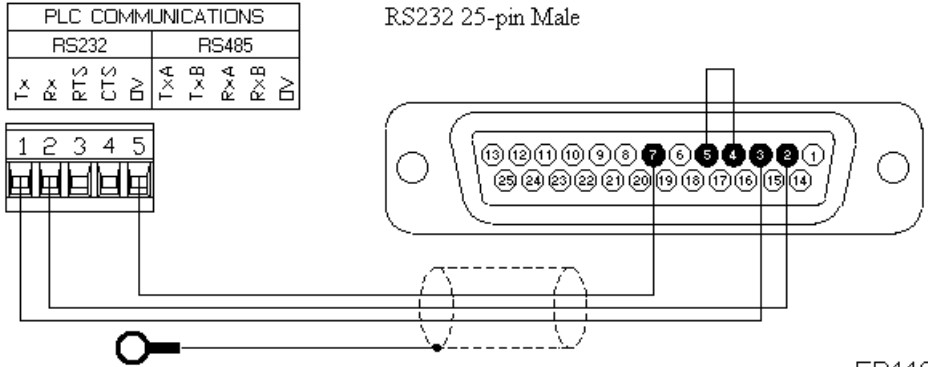

## Communication Cable, Paradigm to PLC Direct Koyo DL405 via RS232.

# P895046Z -- 10' long.

EB1102