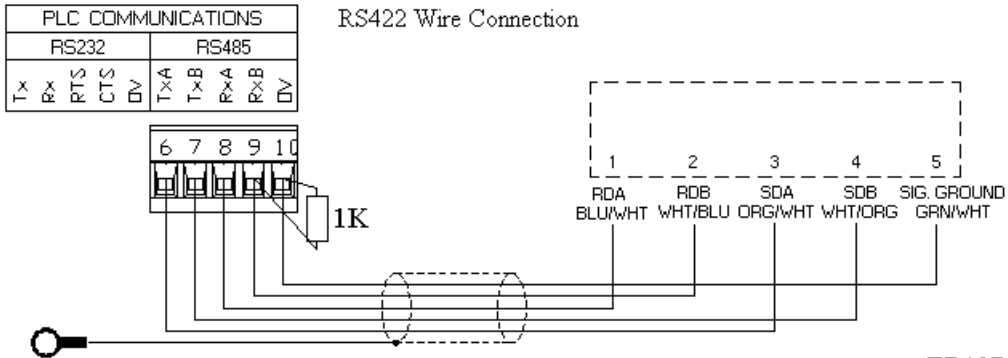

Communication Cable, Paradigm to Mitsubishi A Series via A1SJ71C24-R4 Module.

P895033Z -- 10' long.

EB1070