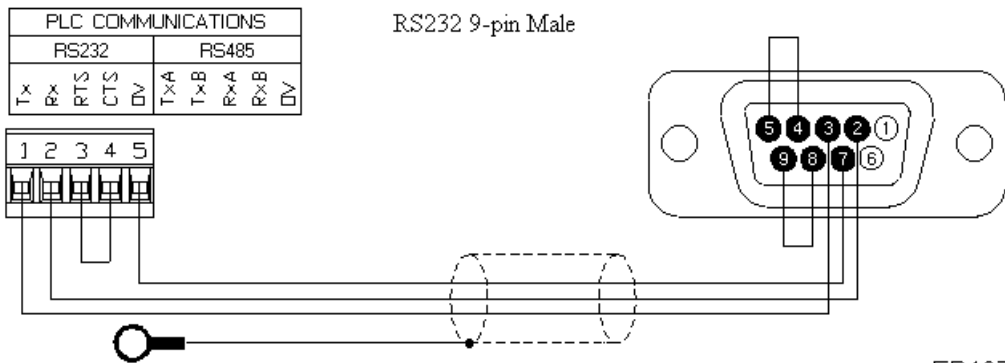

Communication Cable, Paradigm to Matsushita FP Series.

P895031Z -- 10' long.

P899031Z -- Custom length.

EB1072