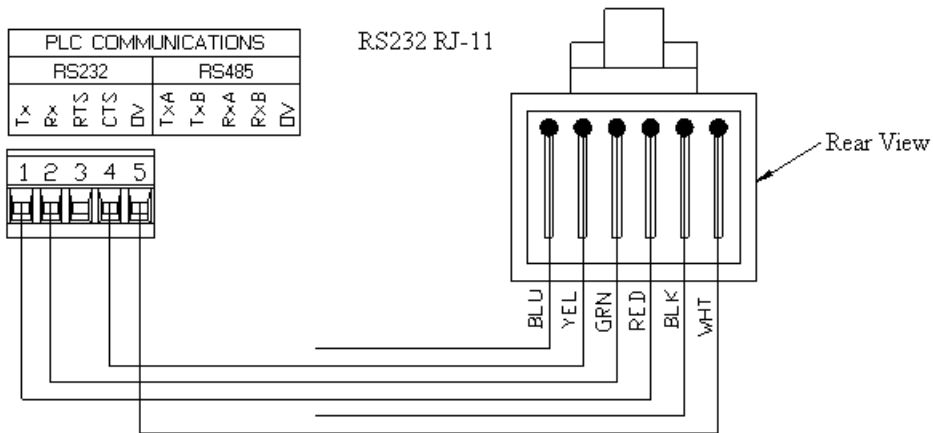

Communication Cable, Paradigm to PLC Direct Koyo Model 2xx.

P895030Z -- 10' long.

P899030Z -- Custom length.

EB1053