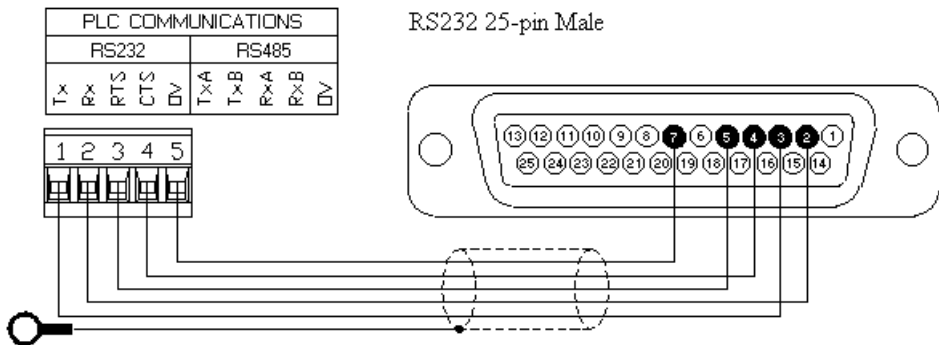

## Communication Cable, Paradigm to Omron Sysmac C200H via LK210 Module.

# P895021Z -- 10' long.

# P899021Z -- Custom length.

EB1054