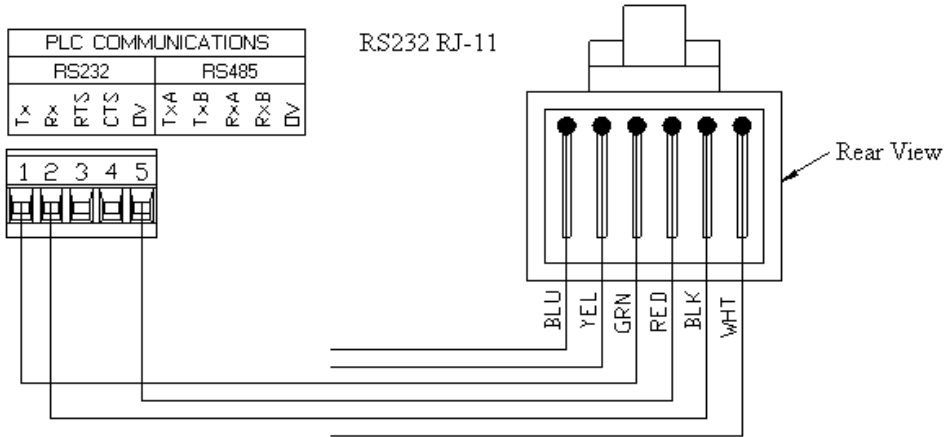

Tel +1 (717) 767-6511
Fax +1 (717) 764-6587
www.redion-controls.com

Communication Cable, Paradigm to Keyence KV Series.

P895018Z -- 10' long.

EB1052