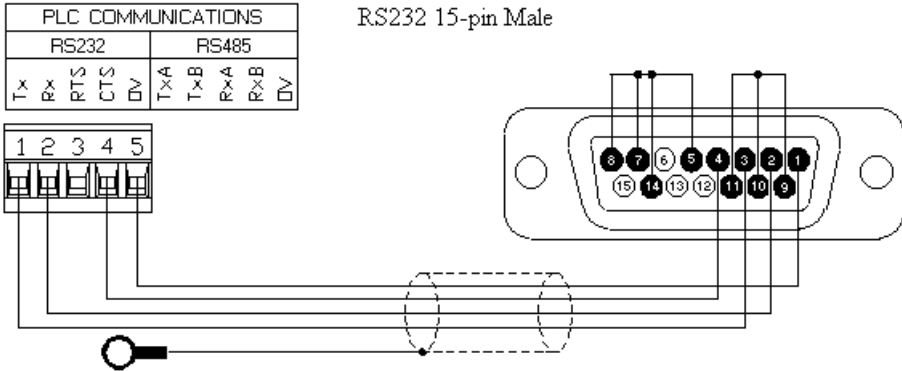

Communication Cable, Paradigm to Sprecher & Schuh 390.

P895017Z -- 10' long.

EB1124