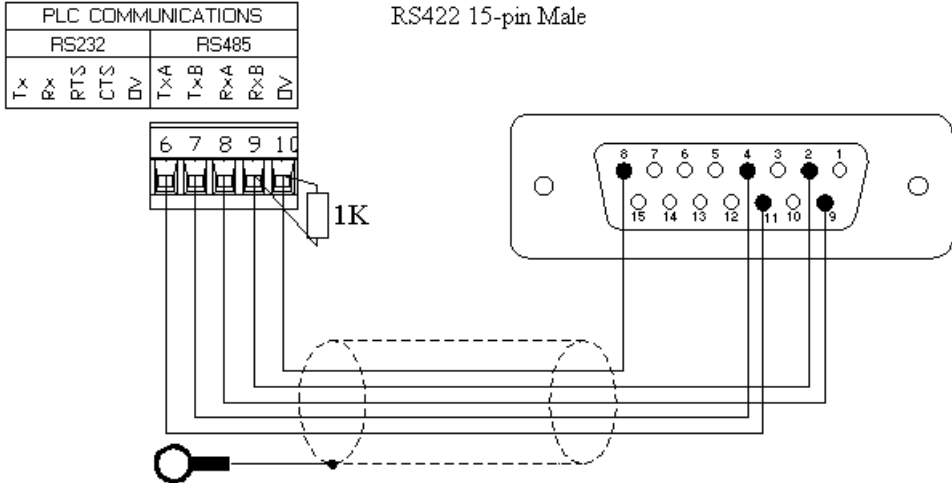

## Communication Cable, Paradigm to Siemens via CP525 Comm. Card.

# P895012Z -- 10' long.

EA1099