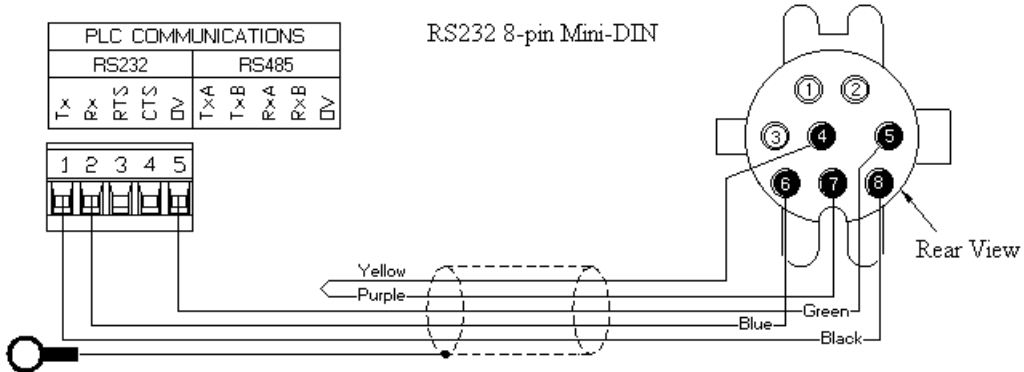

Communication Cable, Paradigm to Toshiba T1 via Programming Port.

P895011Z -- 10' length.

EB1121