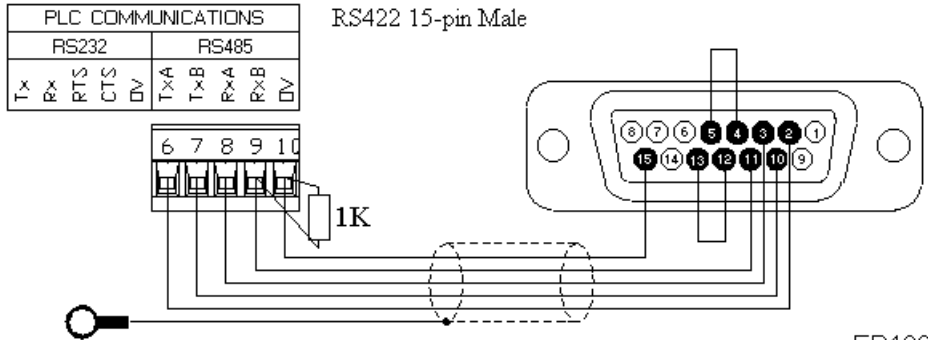

## Communication Cable, Paradigm to Toshiba T2.

# P895010Z -- 10' long.

EB1067