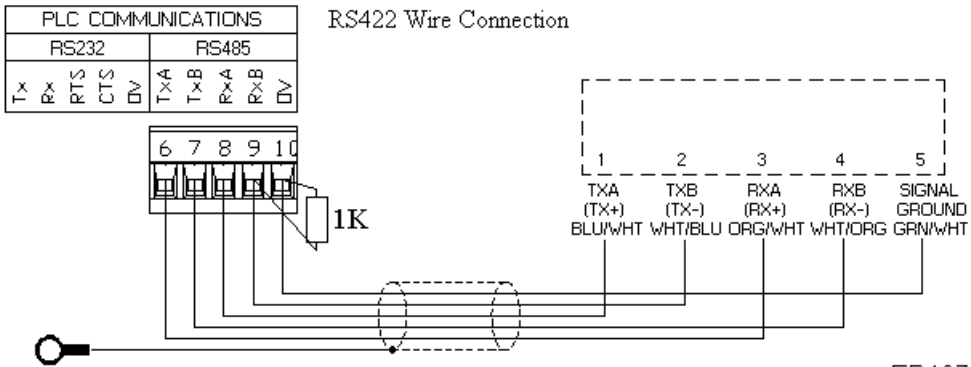

Communication Cable, Paradigm to Toshiba EX100 and M Series.

P895009Z -- 10' long.

P899009Z -- Custom length.

EB1071