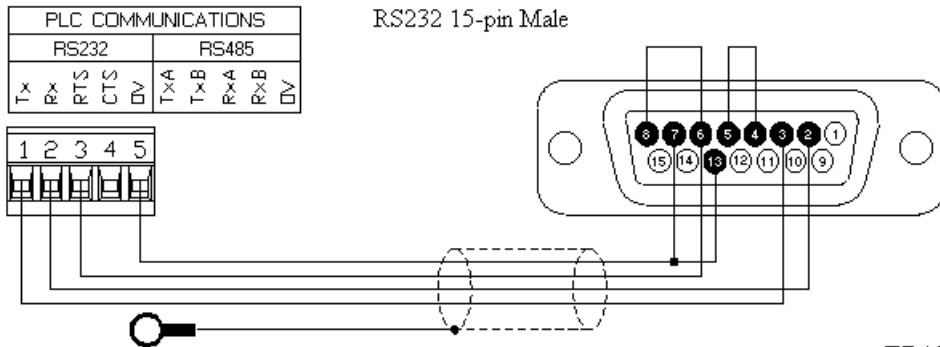

Communication Cable, Paradigm to Allen Bradley PLC-2 via 1771-KG.

P895007Z -- 10' length.

P899007Z -- Custom length.

EB1066