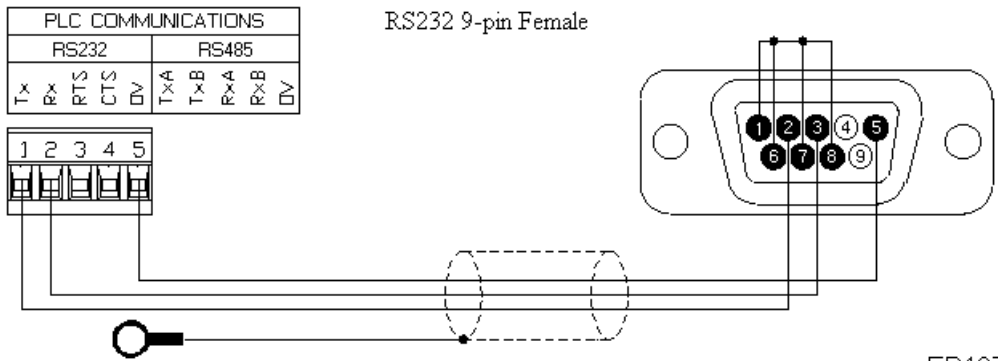

Communication Cable, Paradigm to Allen Bradley SLC500 via DF1.

P895005Z -- 10' long.

P899005Z -- Custom length.

EB1073