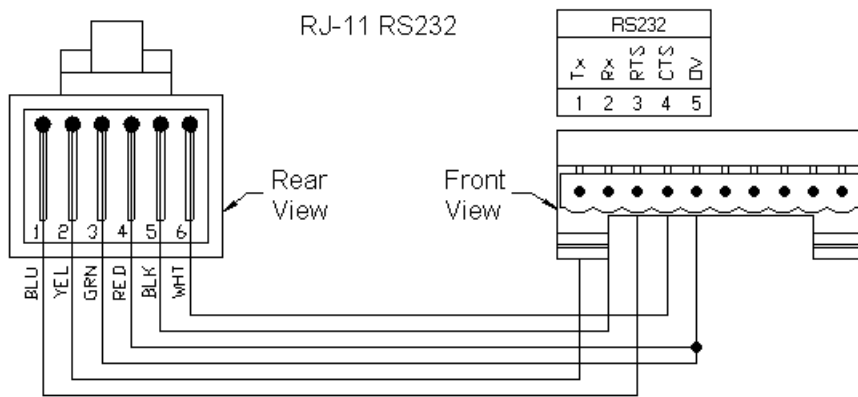

Tel +1 (717) 767-6511
Fax +1 (717) 764-6587
www.redlion-controls.com

Cable Adapter, Paradigm Port 1 RJ-11 to 10-position RS232 Communication Cables, DIN Rail Mount.

P890808Z -- 18" long.

EB1184