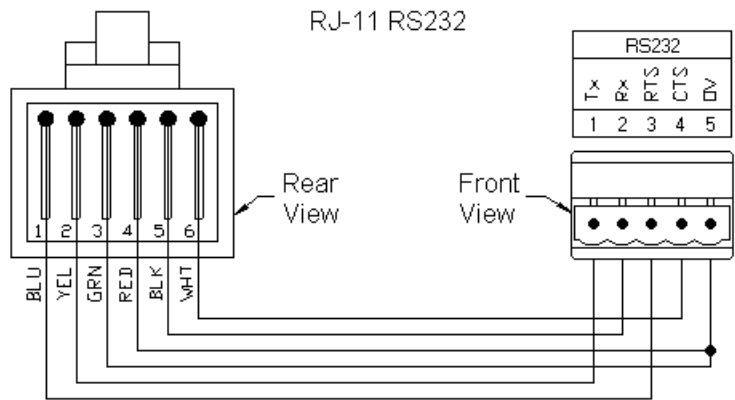

Cable Adapter, Paradigm Port 1 RJ-11 to 5-position RS232 Communication Cables.

P890807Z -- 18" long.

EB1190