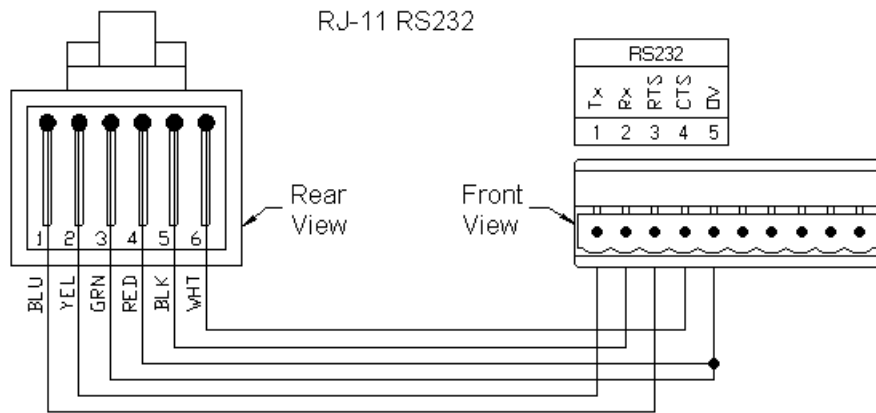

Tel +1 (717) 767-6511
Fax +1 (717) 764-6587
www.redlion-controls.com

Cable Adapter, Paradigm Port 1 RJ-11 to 10-position RS232 Communication Cables.

P890806Z -- 18" long.

EB1183